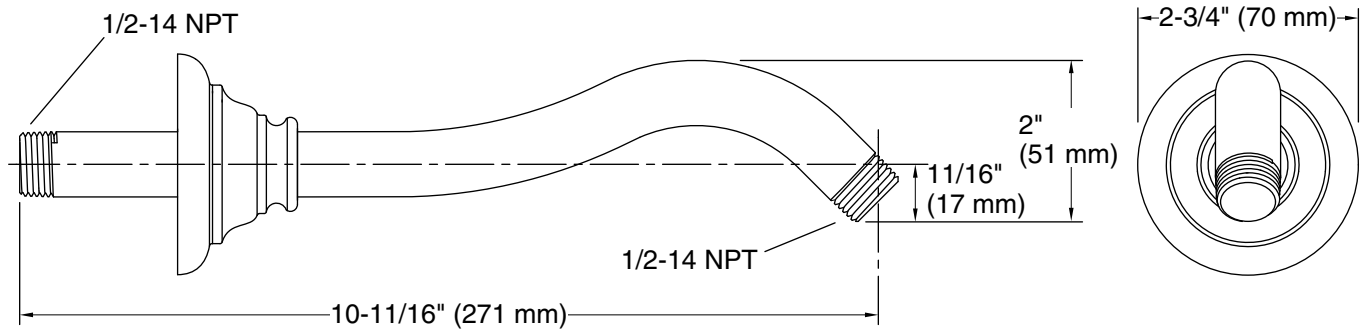

Features

- 1/2" NPT connection
- Coordinates with other products in the Artifacts collection
- 10-11/16" (297 mm) x 2-3/4" (70 mm) x 2-3/4" (70 mm)

Material

- Durable metal construction

Codes/Standards

None Applicable

Technical Information

All product dimensions are nominal.

Notes

Measure your actual product for roughing-in details.